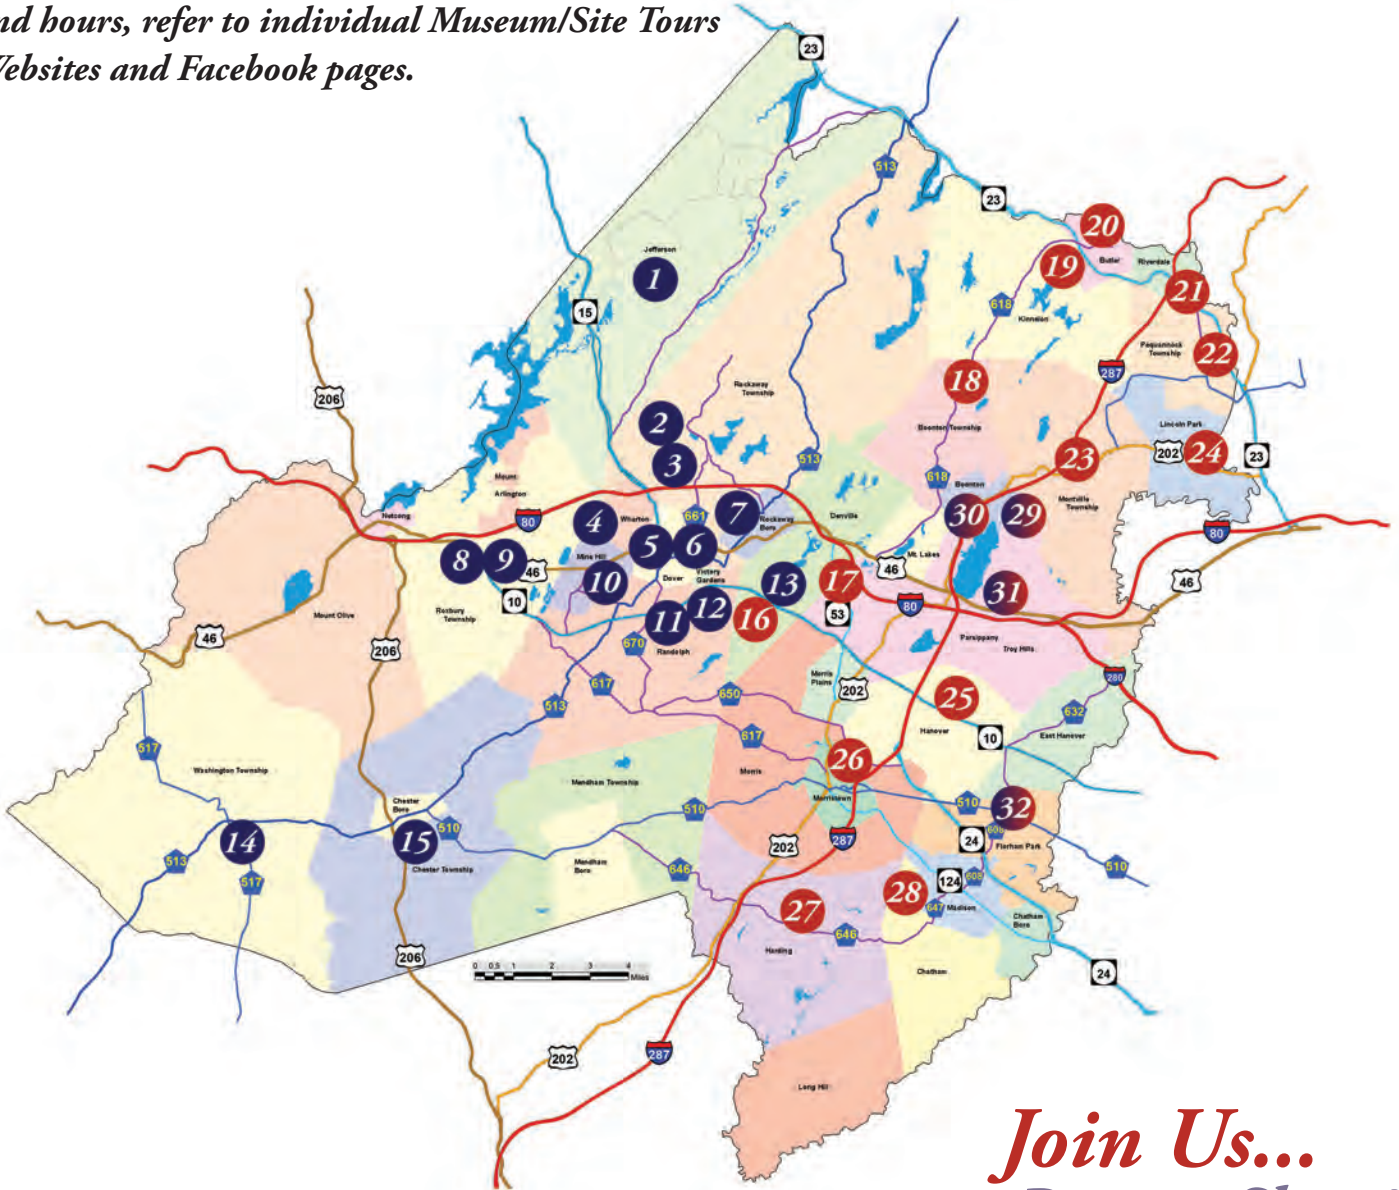

## The Red Tour- East Sunday, May 3, 2026

- 16** **Denville Historical Society**  
**Second Union School**  
502 Openaki Road, Denville, NJ 07834  
<https://www.denvillemuseum.org>
- 17** **Mount Tabor Historical Society**  
**Richardson History House**  
32 Trinity Pl.  
GPS: Use 26 Simpson Ave. (Post Office)  
Mount Tabor, New Jersey 07878  
<https://www.MountTaborNJ.org>
- 18** **Historical Society of Boonton Township**  
**Oscar A. Kincaid Home of History**  
591 Powerville Rd., Boonton, NJ 07005  
[www.historicalocietyofboontontownship.org](http://www.historicalocietyofboontontownship.org)
- 19** **L'Ecole Kinnelon**  
**L'Ecole Kinnelon**  
25 Kiel Ave, Kinnelon, NJ 07405  
<https://www.kinnelonmuseum.org>
- 20** **Butler Historical Committee**  
**Butler Museum**  
221 Main St., Butler, NJ 07405  
[www.butlermuseumnj.org](http://www.butlermuseumnj.org)
- 21** **Pequannock Township Historical Society**  
**Martin Berry House**  
581 Route 23 S, Pompton Plains, NJ 07444  
[www.pequannockhistory.org](http://www.pequannockhistory.org)

This year's Pathways tour features topics of discussion established annually by the NJ Historical Commission (NJHC).

Scan or visit  
[PathwaysofHistoryNJ.net](http://PathwaysofHistoryNJ.net)  
for more details!

**TOURS**

# May 2026 Tour Map

*Morris County's Premier Free Self-Guided Weekend Tour of Museums & Historic Sites.*

*For specific details on each site's tour-day events and hours, refer to individual Museum/Site Tours Websites and Facebook pages.*